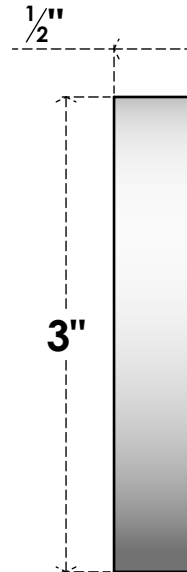

# ROSP030X030X050GRY12

3"W X 3"H X 1/2"P STANDARD GRAYSON SPIRAL ROSETTE WITH SQUARE EDGE, ARCHITECTURAL GRADE PVC

**FRONT**

**SIDE**

EKENA MILLWORK  
2300 WEST MAIN ST.  
CLARKSVILLE, TX 75426  
TOLL FREE: 866-607-0453  
WWW.EKENAMILLWORK.COM

**NOTES**

1. INSTALLATION TO BE COMPLETED IN ACCORDANCE WITH MANUFACTURER'S SPECIFICATIONS.
2. DRAWING MAY NOT BE TO SCALE
3. THIS DRAWING IS INTENDED FOR DESIGN AND PLANNING PURPOSES ONLY.
4. ALL INFORMATION CONTAINED HEREIN WAS CURRENT AT THE TIME OF DEVELOPMENT BUT MUST BE REVIEWED AND APPROVED BY THE PRODUCT MANUFACTURER TO BE CONSIDERED ACCURATE.
5. ARCHITECTURAL GRADE PVC PRODUCTS ARE MADE FROM EXPANDED CELLULAR PVC AND COME NATURALLY WHITE BUT MAY BE PAINTED