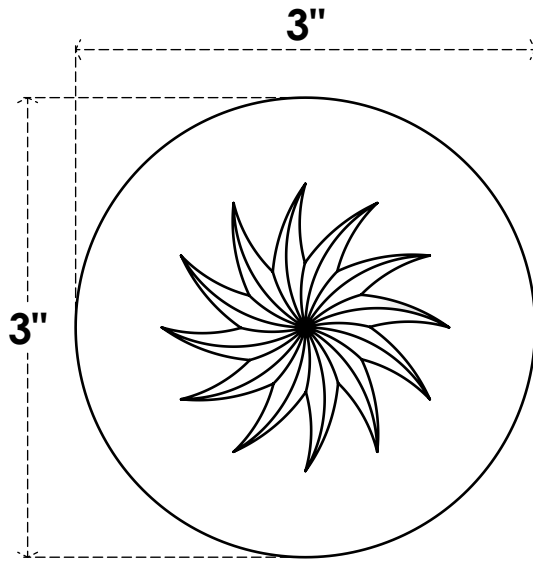

# ROSP030X030X050GRY12

3"W X 3"H X 1/2"P STANDARD GRAYSON SPIRAL ROSETTE WITH SQUARE EDGE, ARCHITECTURAL GRADE PVC

**FRONT**

**SIDE**

EKENA MILLWORK  
2300 WEST MAIN ST.  
CLARKSVILLE, TX 75426  
TOLL FREE: 866-607-0453  
WWW.EKENAMILLWORK.COM